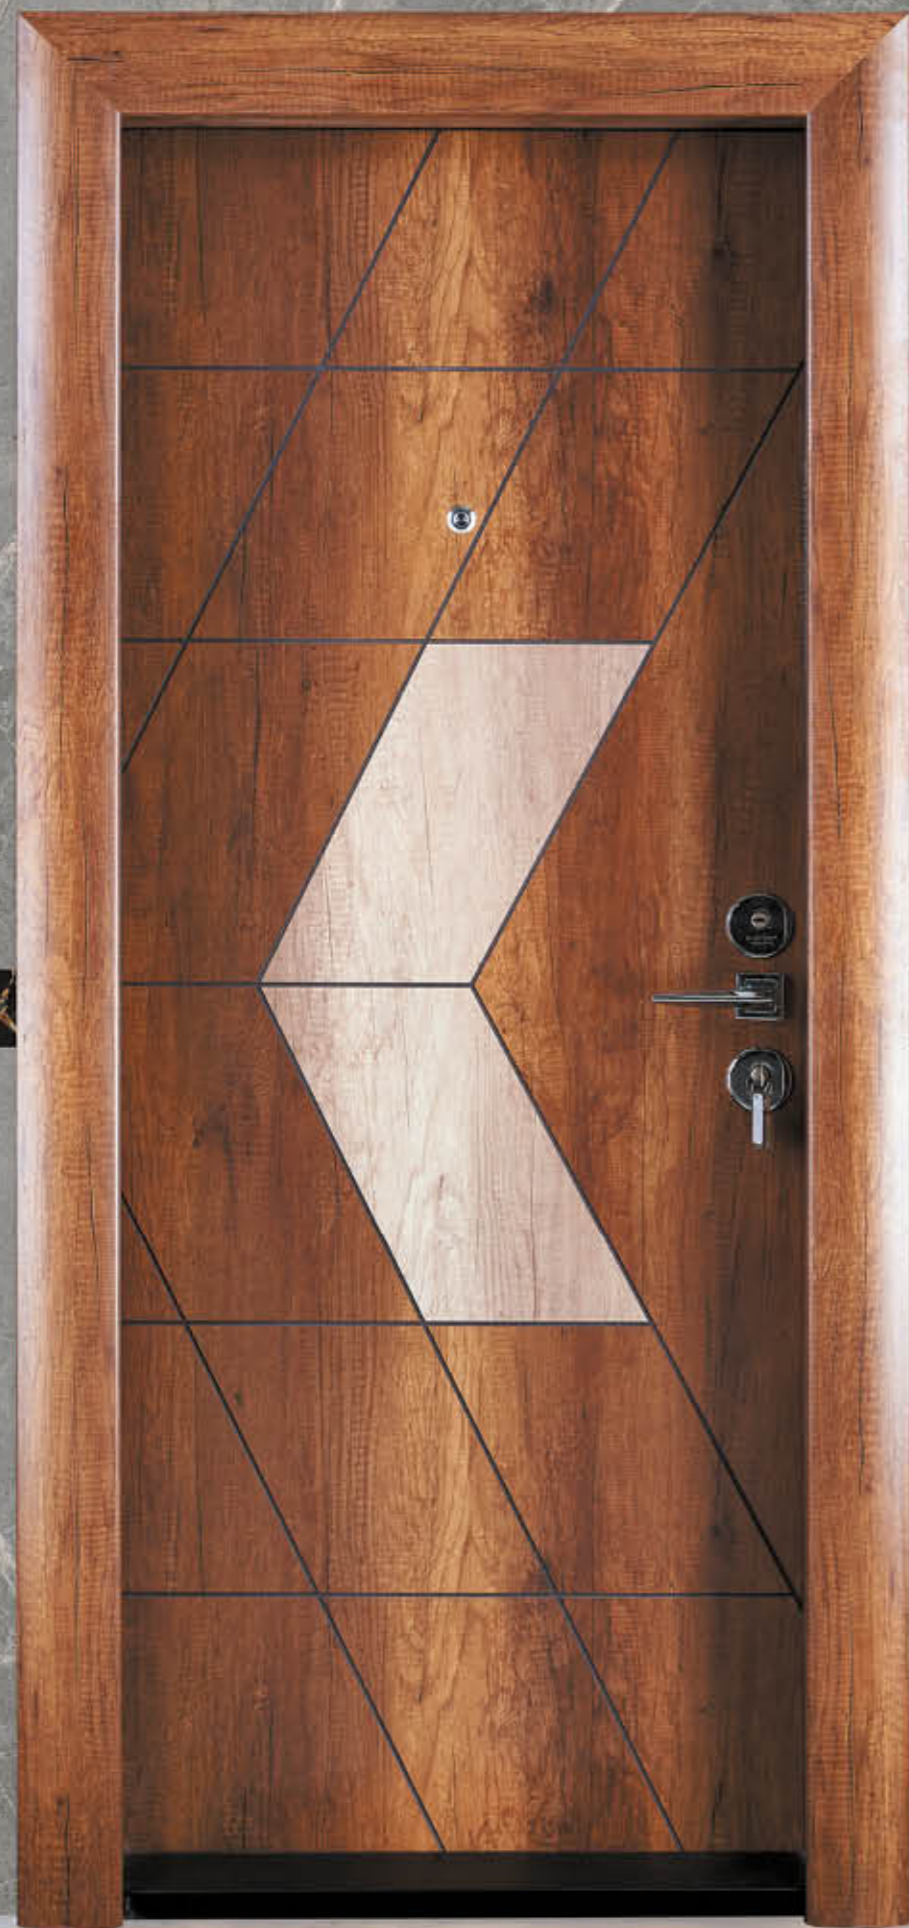

13

ELT P-1039
NUC
AYDER

**ELITE
PLUS
SERIES**